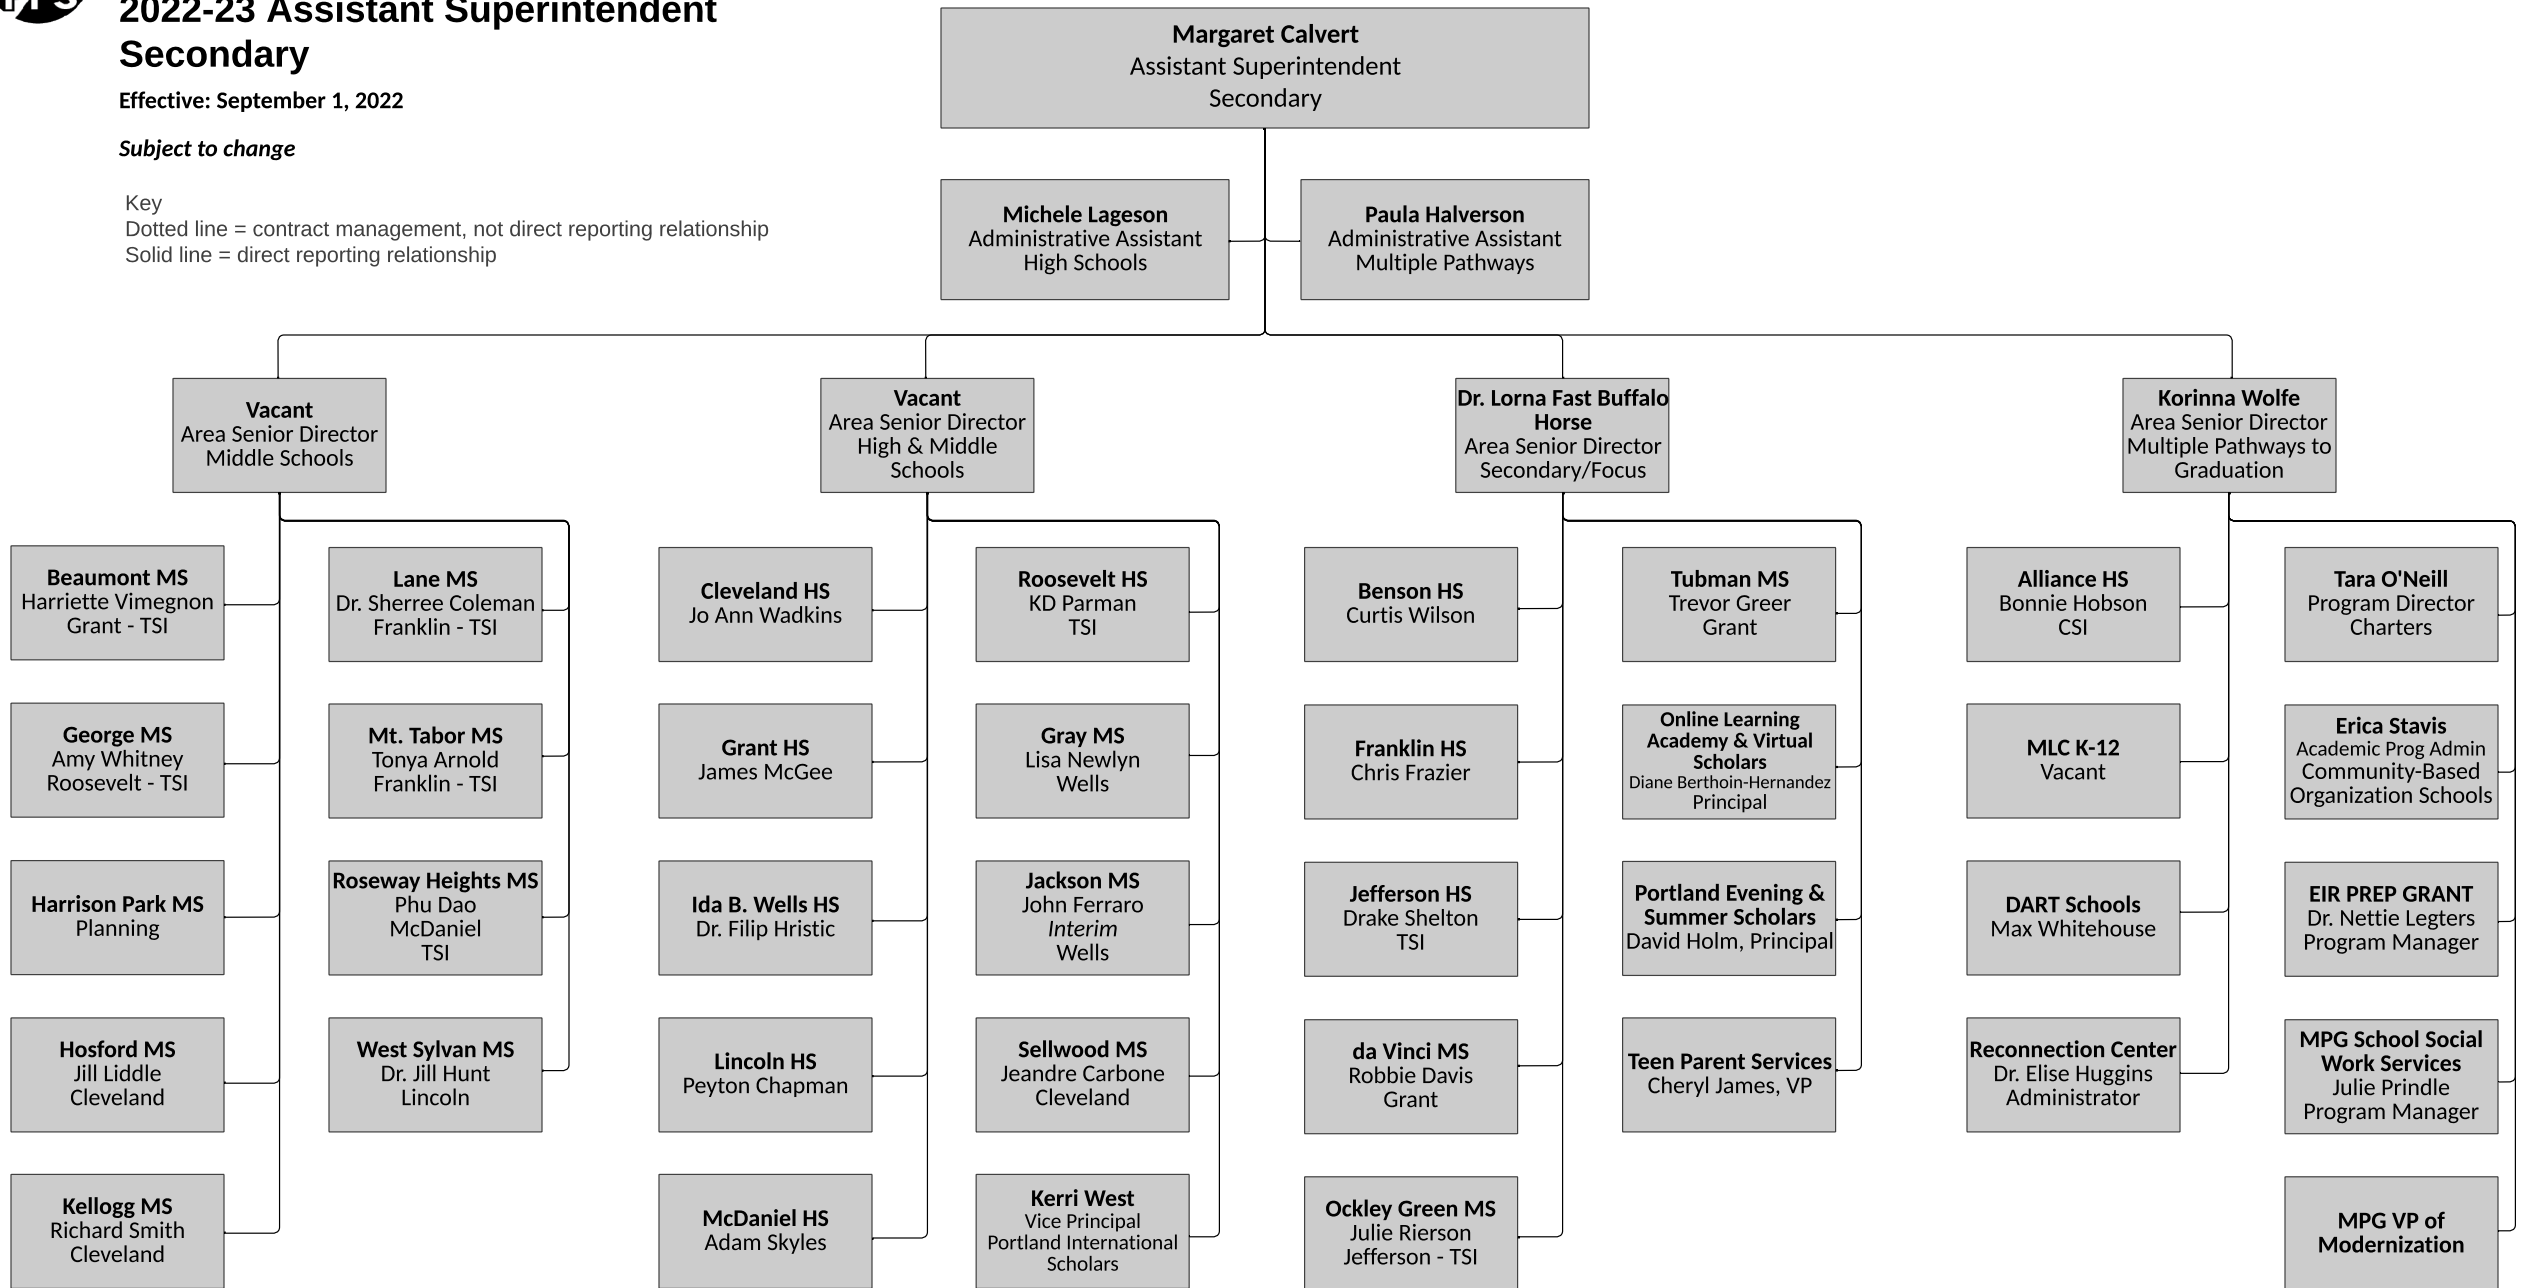

# 2022-23 Assistant Superintendent Secondary

Effective: September 1, 2022

Subject to change

Key  
Dotted line = contract management, not direct reporting relationship  
Solid line = direct reporting relationship